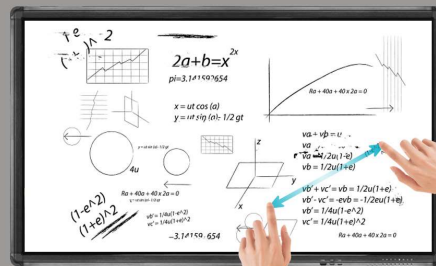

Integrated with Multi-Funcitons

It' s the combination of multi-devices that contributes to make meeting more efficient

Touch & Writing

New Interactive experience

With years of experience in electromagnetic touch, it provides first-class and stable writing performance, supporting with 2048 pressure levels and dual pen writing. It also supports with ten-point touch. You can not only make it rotate or zoom in/out freely, but also erase with finger gesture.

ViewFun Meeting Pad

Multi-Screen Interaction

Share the photos and files on your Mobile Phone, Pad and PC to the meeting pad with Miracast

Windows Android Double Systems for Your Option

Windows and Android systems can be simultaneously installed and switched promptly by just pressing one key

Specification

	Item	Parameter
LCD Display	Screen size	65.43 in.
	Native resolution	3840x3(RGB)x2160
	Backlight	LED
	Viewing area	1428.48(H)X803.52(V) mm.
	Contrast ratio	1200 : 1
	Brightness	350 cd/m2 (typical)
	Response time	6 ms.
	Viewing angle	178° (H) / 178° (V)
	Frame rate	60Hz
	Gamut	72%
	Display color	1.07 billion (10 bit)
	Life time	30,000 hrs. (typical)
General	Power supply	90 – 264V AC, 50/60 Hz
	Power consumption	280W Max
	Stand by power consumption	0.5W max
	Net weight	68KG
	Main body color	Black
	Dimension	1510.4 x 888 x 98 mm.
	OS Support	Win 7 or later, MAC OS or later
	Working temperature and humidity	0~40 °C , 20~80%
	Storage temperature and humidity	-10~60 °C , 10~60%
	Mounting system	Rack XD2174, vesa400 x 400 mm.