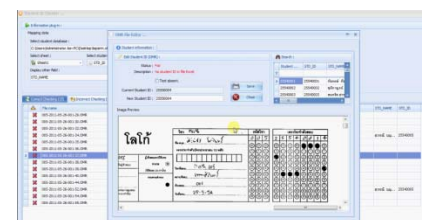

Create your own design answer sheet by Visio

Scan with any ADF scanner

Score, grade and test analysis

Design your own answer sheet form

- You can design your own style answer sheet by Visio
- Or use default answer sheet, able to add logo and name in the sheet by yourself.
- Support duplex answer sheet.

Writing equipment

- Both pen and pencil, pencil 2B is recommended.

Fast scan and OMR process, User-Friendly

- Scan with Plustek PS406U.
- User-friendly, WAC OMR will collect all student response and give you all data you need.
- High speed processing 1200-2,400 pages/ hr. at A4, 2,400-4,000 pages/hr. at A5
- Just simply scanning, WAC OMR gives the test result and all statistics that you want.

100% Accuracy

- 100% accuracy, WAC OMR can check which bubble is mark or not.

Import and verify student ID.

- Import student list from excel file.
- Verify student ID in answer sheet that match with in excel file.
- Search and edit student ID.