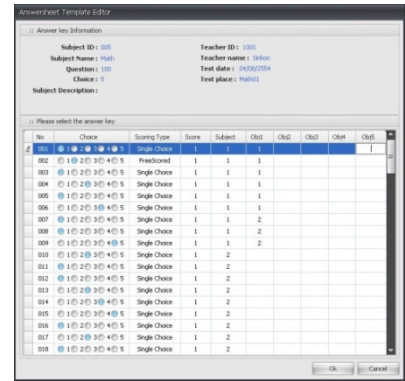

Support variety of answer key condition.

- You can specify correct answer and score for each;
  - Single choice, Multi-Choice, Free score.
  - Different score for each response. Free score for incorrect answer key.
- You can specify answer key, test objectives, score for each response and other grading information for your test. WAC OMR will use these information to grade test automatically.
- Support test with Single Choice, Multi-Choice, Free Score condition.