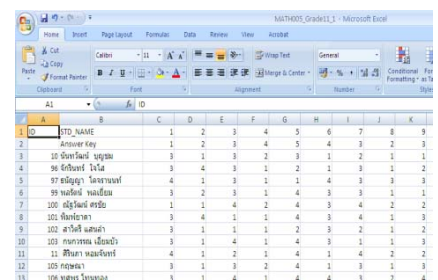

Export data

- Export data to text and csv file in order to other analysis software e.g., SPSS.
- Export both raw data and evaluated data.